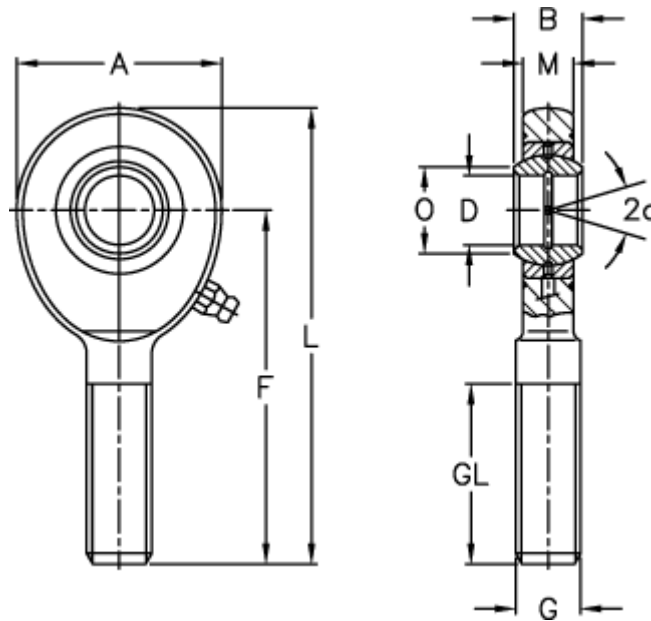

Data Sheet

Article number: 03482025
Description: Fluro Rod end EAL 25
Note: 25

Measures

A	= 64	L	= 126
a (degrees)	= 7	M	= 17
B	= 20	O	= 29.3
D	= 25	Static drive kN	= 92
Dynamic drive (kN)	= 48	Weight	= 560
F	= 94		
g	= M24x2		
GL	= 53		